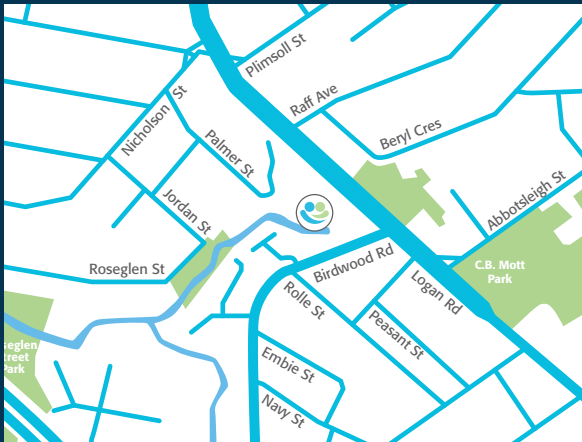

regis.com.au | 1300 998 100

Regis Holland Park

Personalised
and respectful
care that
embraces the
experience
of ageing

Regis Holland Park

21 Birdwood Road,
Holland Park West QLD 4121

Welcome to Regis Holland Park

Housekeeping

- » In-house laundry, cleaning and maintenance

Transport and parking

- » Walking distance to public transport
- » On-site parking

Visiting hours

- » 24 hours, 7 days per week

Contact details

- » 21 Birdwood Road, Holland Park West QLD 4121
- » 1300 998 100
- » [regis.com.au](https://www.regis.com.au)