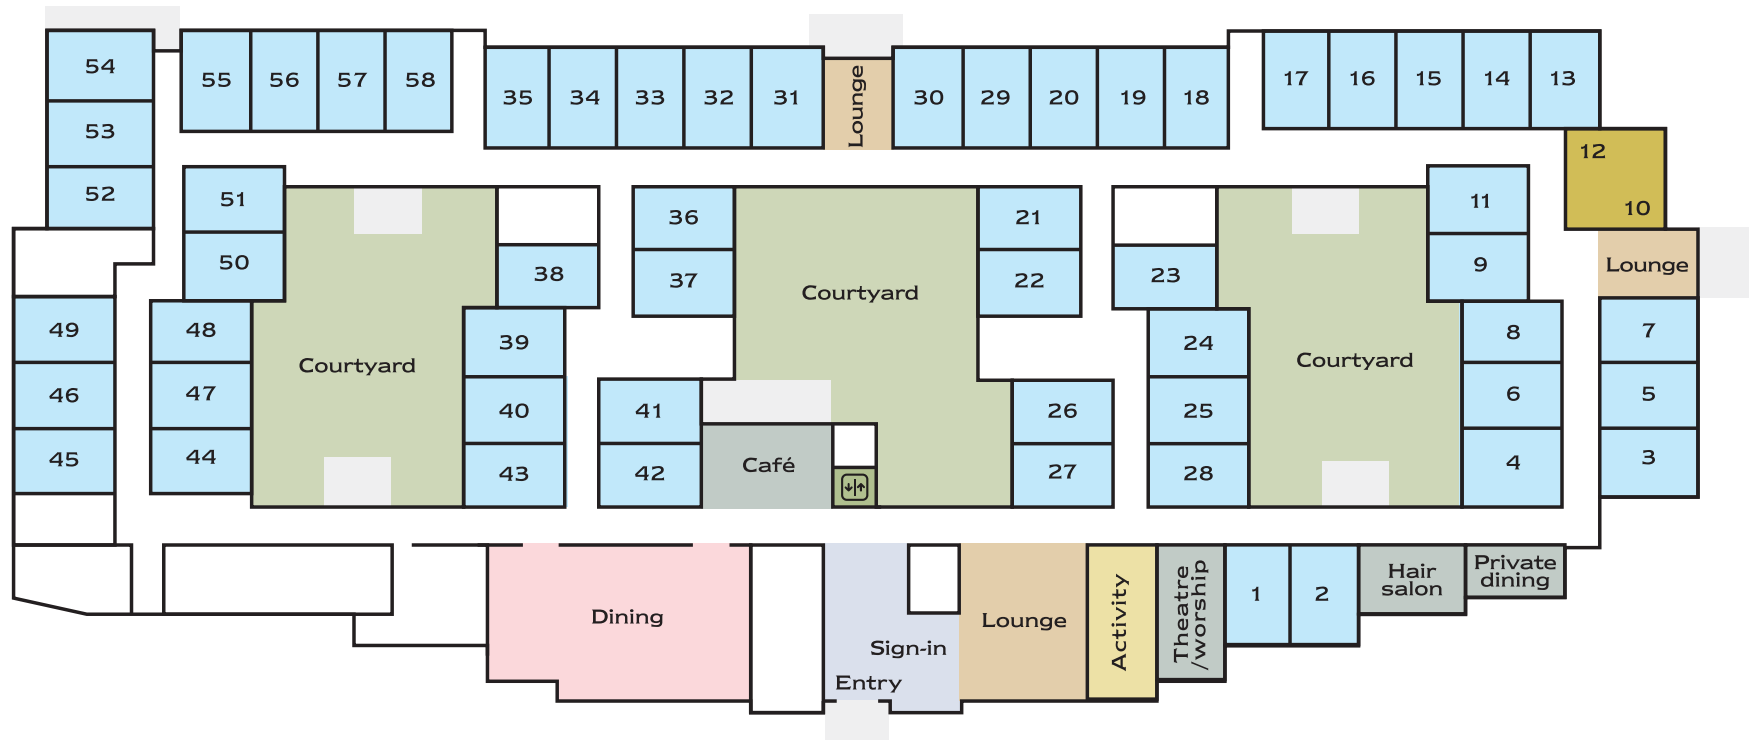

ARCARE BURNSIDE RESIDENCE LAYOUT

DELUXE - \$475K

DOUBLE SUITE - \$550K

GROUND FLOOR 

ARCARE BURNSIDE RESIDENCE LAYOUT

GRANDE - \$400K

FIRST FLOOR 