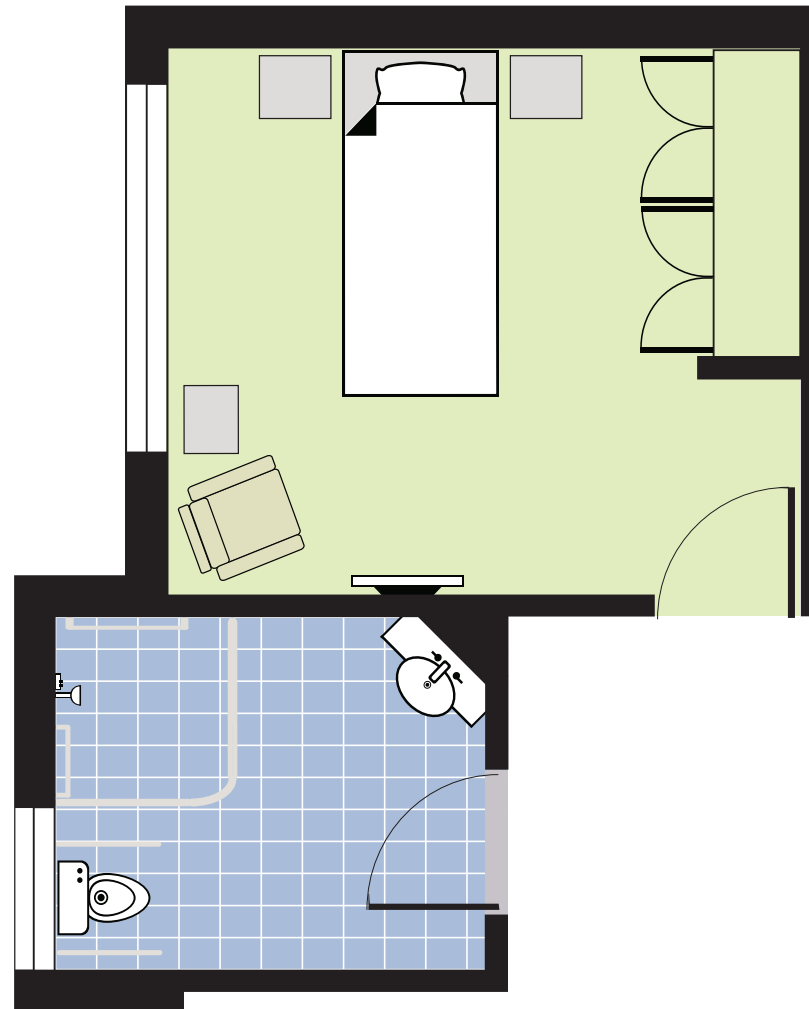

Coolamon Villa

TYPICAL DEMENTIA-SPECIFIC FLOORPLAN

**Average
Room Size: 10 m²**

(Size does not include en-suite.)

Coolamon Villa

TYPICAL STANDARD FLOORPLAN

**Average
Room Size: 13 m²**

(Size does not include en-suite.)

Coolamon Villa

TYPICAL STANDARD PLUS FLOORPLAN

**Average
Room Size: 18 m²**

(Size does not include en-suite.)

Coolamon Villa

TYPICAL SUITE FLOORPLAN

**Average
Room Size: 23 m²**

(Size does not include en-suite.)