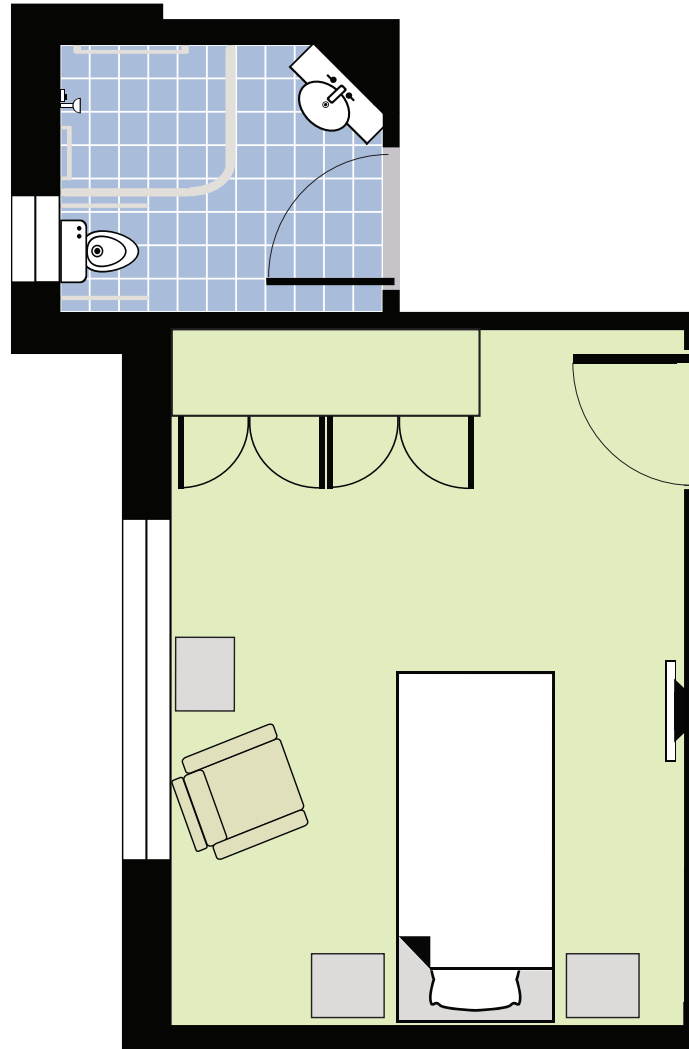

Coolamon Villa

TYPICAL DEMENTIA-SPECIFIC FLOORPLAN

**Average
Room Size: 10 m²**

(Size does not include en-suite.)

Coolamon Villa

TYPICAL STANDARD FLOORPLAN

**Average
Room Size: 13 m²**

(Size does not include en-suite.)

Coolamon Villa

TYPICAL STANDARD PLUS FLOORPLAN

**Average
Room Size: 18 m²**

(Size does not include en-suite.)

Coolamon Villa

TYPICAL SUITE FLOORPLAN

**Average
Room Size: 23 m²**

(Size does not include en-suite.)