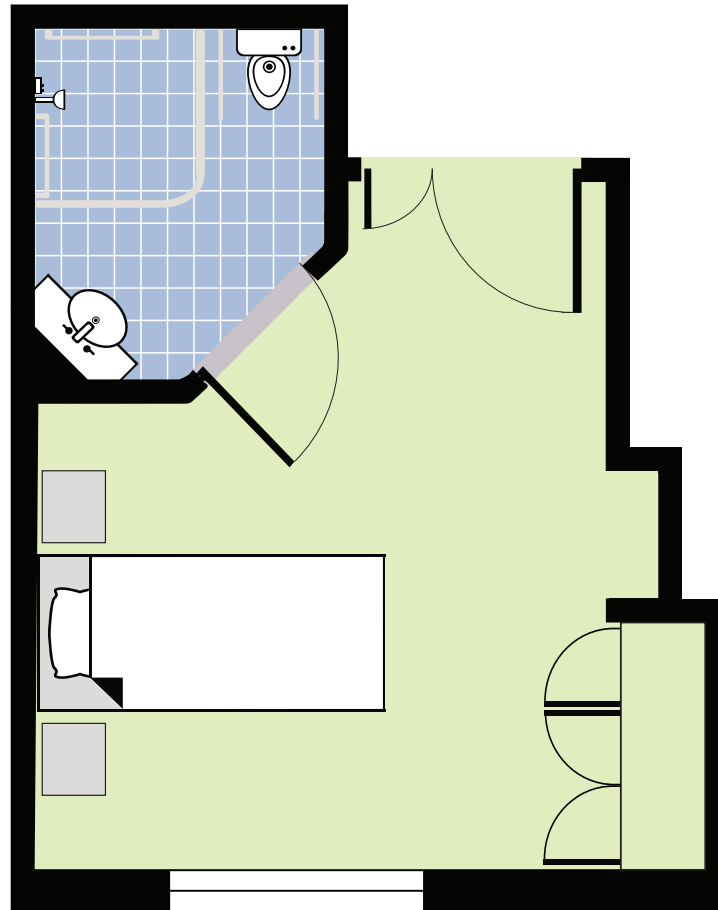

Coolamon Villa

TYPICAL DEMENTIA-SPECIFIC FLOORPLAN

**Average
Room Size: 10 m²**

(Size does not include en-suite.)

Coolamon Villa

TYPICAL STANDARD FLOORPLAN

**Average
Room Size: 13 m²**

(Size does not include en-suite.)

Coolamon Villa

TYPICAL STANDARD PLUS FLOORPLAN

**Average
Room Size: 18 m²**

(Size does not include en-suite.)

Coolamon Villa

TYPICAL SUITE FLOORPLAN

**Average
Room Size: 23 m²**

(Size does not include en-suite.)