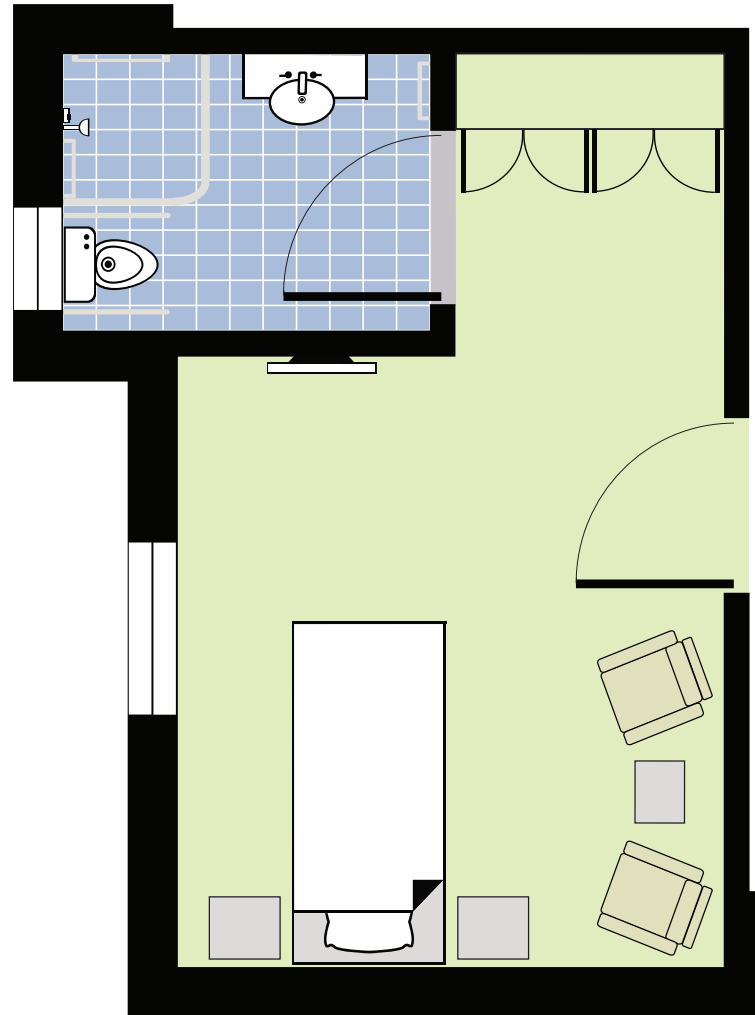

Coolamon Villa

TYPICAL DEMENTIA-SPECIFIC FLOORPLAN

**Average
Room Size: 10 m²**

(Size does not include en-suite.)

Coolamon Villa

TYPICAL STANDARD FLOORPLAN

**Average
Room Size: 13 m²**

(Size does not include en-suite.)

Coolamon Villa

TYPICAL STANDARD PLUS FLOORPLAN

**Average
Room Size: 18 m²**

(Size does not include en-suite.)

Coolamon Villa

TYPICAL SUITE FLOORPLAN

**Average
Room Size: 23 m²**

(Size does not include en-suite.)