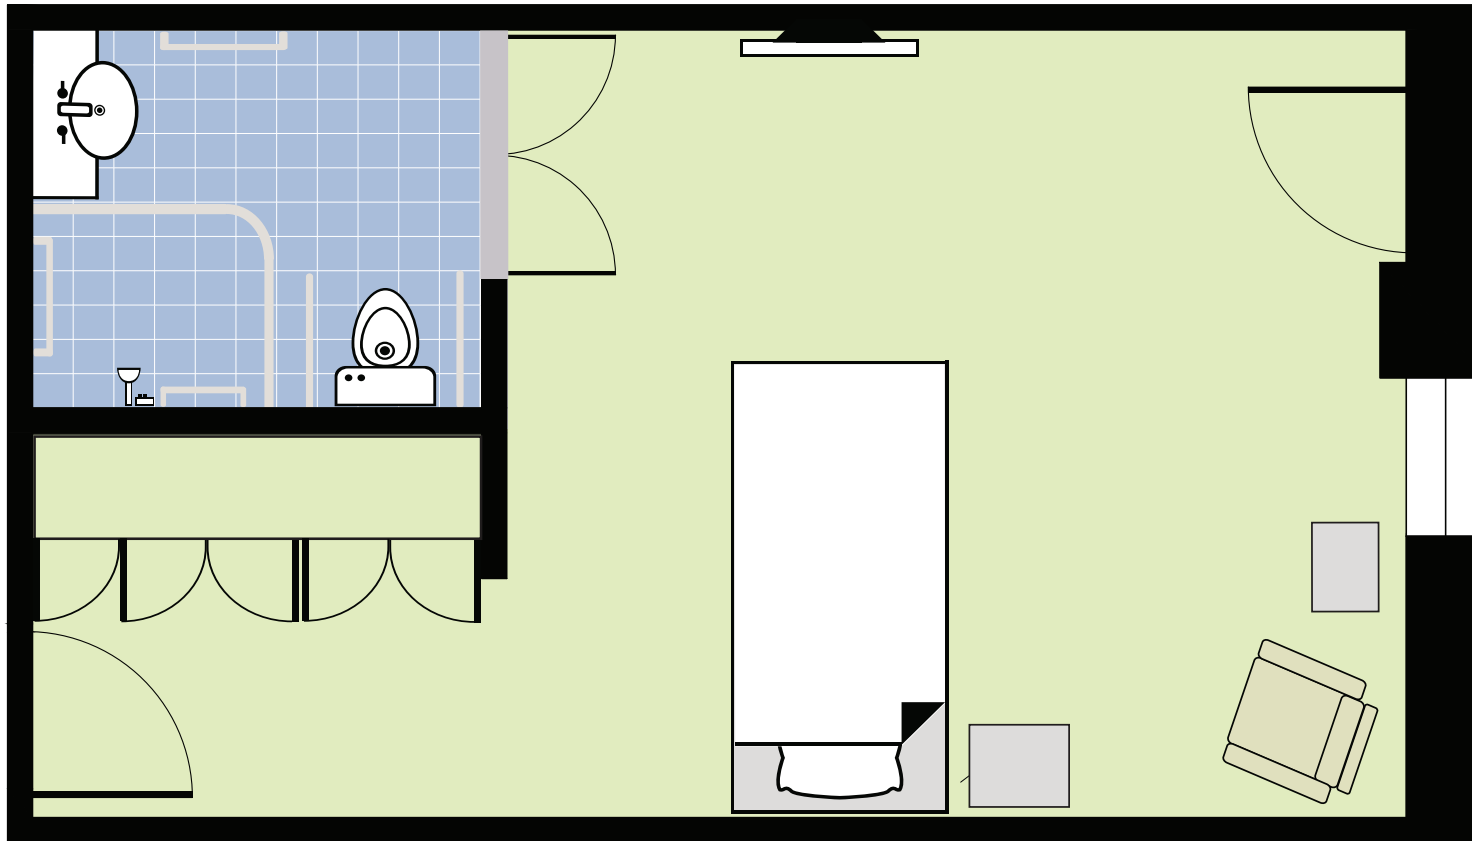

Emmaus Village

TYPICAL STANDARD FLOORPLAN

**Average
Room Size: 26 m²**

(Size does not include en-suite.)

Emmaus Village

TYPICAL DEMENTIA-SPECIFIC FLOORPLAN

**Average
Room Size: 26 m²**

(Size does not include en-suite.)