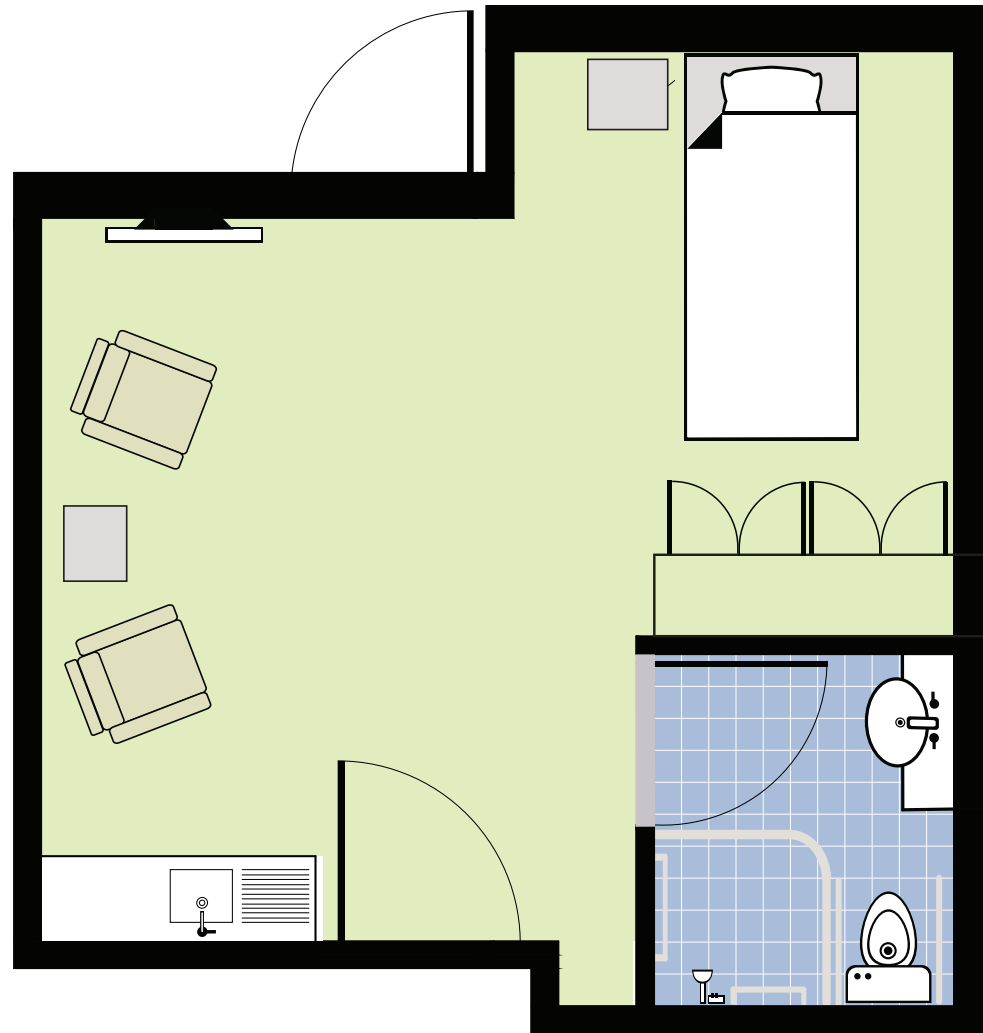

Emmaus Village

TYPICAL STANDARD FLOORPLAN

**Average
Room Size: 26 m²**

(Size does not include en-suite.)

Emmaus Village

TYPICAL DEMENTIA-SPECIFIC FLOORPLAN

**Average
Room Size: 26 m²**

(Size does not include en-suite.)